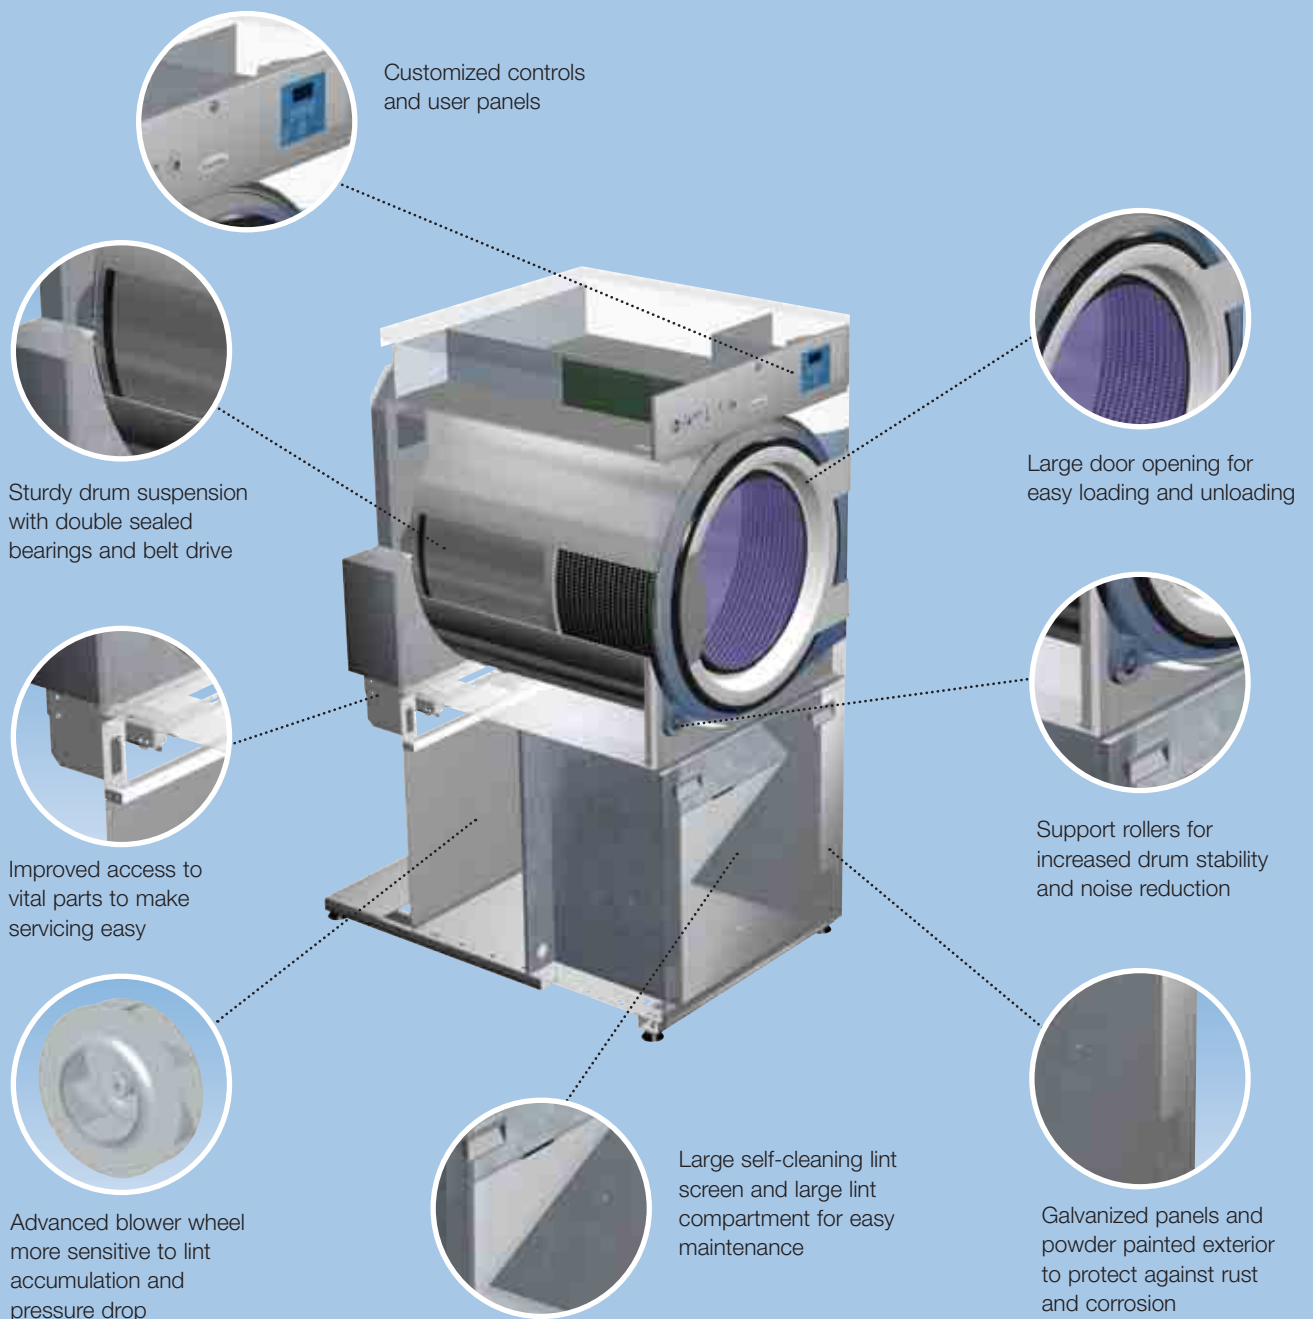

Forward tilting

The forward tilting and simultaneous rotation of the drum result in no requirement of manual handling of the linen. This results in excellent hygiene standards and improved working conditions for operators.

Door

The large diameter of the opening ensures easy loading and unloading. The door opens to nearly 180° and can be hinged to the left or right for optimal laundry flow.

Lint filter

Maintenance is minimized thanks to the large lint filter. Lint can easily be removed from the bottom of the compartment.

Low noise

Everyone seeks a quiet working environment. Electrolux tumble dryers are designed to keep the noise level below 70 dB (A).

Excellence in every detail

Electrolux tumble dryers are designed for quick and simple installation. Only one external connection for electricity, gas and exhaust is required.