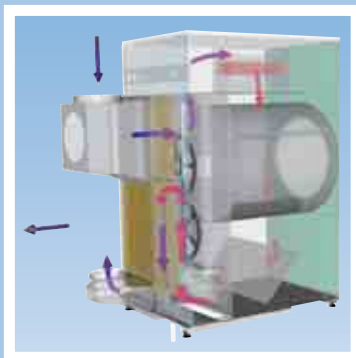

Truly tailor-made

Tumble dryers can be customized with a wide range of options and accessories to give you the perfect machine.
All tumble dryers can be customized with a wide range of options and accessories to give you the machine you really want.

Heat recovery pipes and heat exchangers

Exchangers save up to 25% of the total energy consumption due to our optimized exchange principle.

Condensing unit

A special condensing unit removes humidity from the exhaust air. This is the best solution when an external connection is not possible.