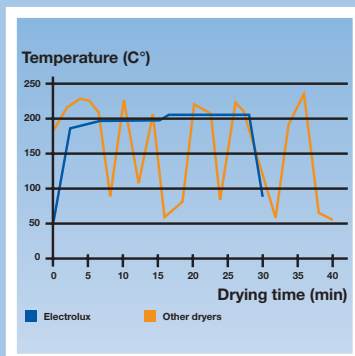

Exceptionally high performance combined with cost efficiency

Obtain great results and improve your laundry's efficiency by minimizing running costs with Electrolux tumble dryers.

Accurate temperature control

Extensive laboratory tests show that Electrolux tumble dryers provide shorter and more efficient drying cycles thanks to their accurate temperature control.

Residual Moisture Control

RMC measures the exact moisture content in the linen and automatically helps you to save time, energy and money. It is a must for delicate fabrics like wool and silk.