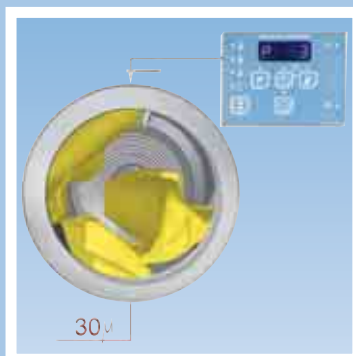

Exceptionally high performance combined with cost efficiency

Obtain great results and improve your laundry's efficiency by minimizing running costs with Electrolux tumble dryers.

Accurate temperature control

Extensive laboratory tests show that Electrolux tumble dryers provide shorter and more efficient drying cycles thanks to their accurate temperature control.

Residual Moisture Control

RMC measures the exact moisture content in the linen and automatically helps you to save time, energy and money. It is a must for delicate fabrics like wool and silk.